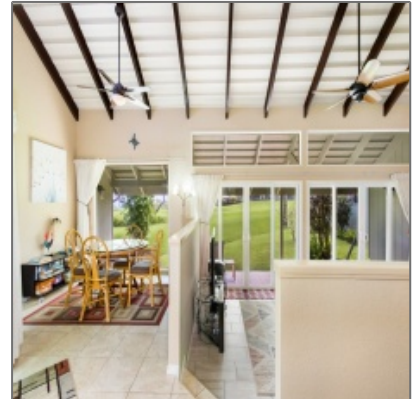

TEAM MIRA
KAUAI REAL ESTATE

Condo - KAMAHANA #23

- 3800 KAMEHAMEHA RD, PRINCEVILLE, 96722

Basic Details

Property Type:	Condo
Listing Type:	For Sale
Listing ID:	648867
Price:	\$825,000
Interior Area (Total):	1,265 Sqft
Bedrooms:	2
Baths Full (Total):	2