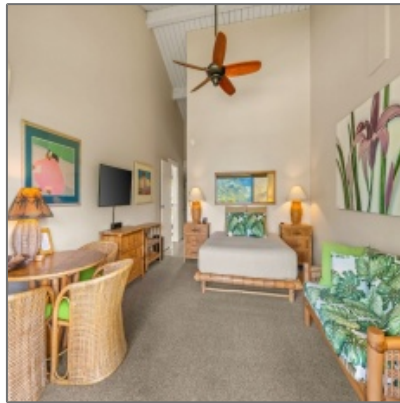

TEAM MIRA
KAUAI REAL ESTATE

Condo - HANAIEI BAY RESORT #P33

- 5380 HONOIKI RD, PRINCEVILLE, 96722

Basic [Details](#)

Property Type:	Condo
Listing Type:	For Sale
Listing ID:	648311
Price:	\$699,000
Interior Area (Total):	867 Sqft
Bedrooms:	1
Baths Full (Total):	2
<input checked="" type="checkbox"/> Status:	Contingent