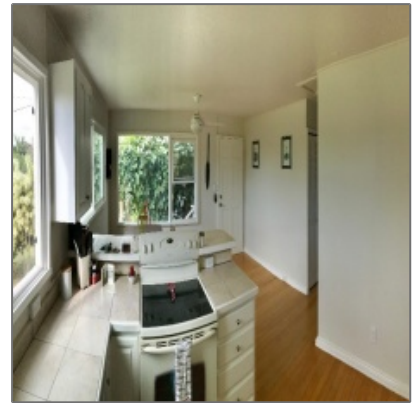

TEAM MIRA
KAUAI REAL ESTATE

Residential - EKAHI ESTATES #8

- 4904-B NUNU RD, KAPAA, 96746

Basic Details

Property Type:	Residential
Listing Type:	For Sale
Listing ID:	647121
Price:	\$550,000
Interior Area (Total):	600 Sqft
Bedrooms:	2
Baths Full (Total):	1
Land Area:	4,680 Sqft
✓ Status:	Contingent