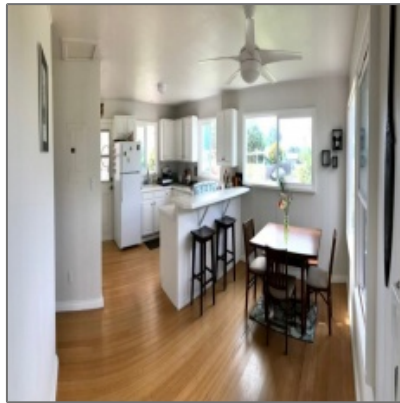

TEAM MIRA
KAUAI REAL ESTATE

Residential - EKAHI ESTATES #8

- 4904-B NUNU RD, KAPAA, 96746

Basic Details

Property Type:	Residential
Listing Type:	For Sale
Listing ID:	647121
Price:	\$550,000
Interior Area (Total):	600 Sqft
Bedrooms:	2
Baths Full (Total):	1
Land Area:	4,680 Sqft
✓ Status:	Contingent