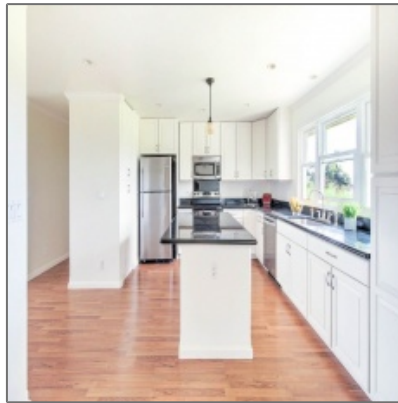

TEAM MIRA
KAUAI REAL ESTATE

Residential - Hauiki Aina Estates #1

- 5821 HAUIKI RD, KAPAA, 96746

Basic Details

Property Type:	Residential
Listing Type:	For Sale
Listing ID:	646867
Price:	\$819,000
Interior Area (Total):	1,972 Sqft
Bedrooms:	4
Baths Full (Total):	3
Land Area:	13,112 Sqft