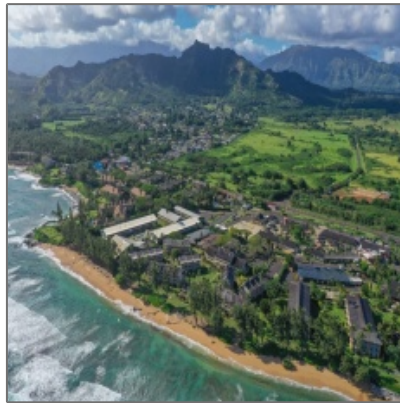

# Condo - ISLANDER ON THE BEACH #270

- 440 ALEKA PL, KAPAA, 96746