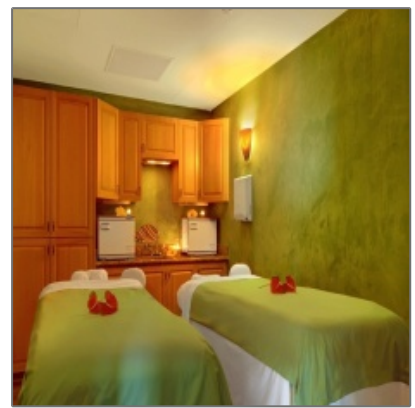

TEAM MIRA
KAUAI REAL ESTATE

Condo,commercial -
**WAIPOULI BEACH
RESORT #C1,C2,C3**
- 4-820 KUHIO HWY, KAPAA, 96746

Basic [Details](#)

Property Type:	Commercial
Listing Type:	For Sale
Listing ID:	645200
Price:	\$3,300,000
Interior Area (Total):	3,810 Sqft
Bedrooms:	9
Baths Full (Total):	3
Half Bathrooms:	1
Land Area:	11.75 Acre
<input checked="" type="checkbox"/> Status:	Active