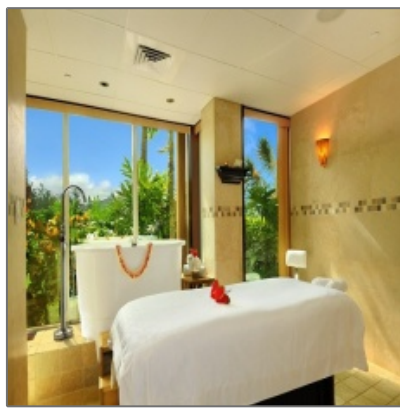

TEAM MIRA
KAUAI REAL ESTATE

Condo,commercial -
**WAIPOULI BEACH
RESORT #C1,C2,C3**
- 4-820 KUHIO HWY, KAPAA, 96746

Basic [Details](#)

Property Type:	Commercial
Listing Type:	For Sale
Listing ID:	645200
Price:	\$3,300,000
Interior Area (Total):	3,810 Sqft
Bedrooms:	9
Baths Full (Total):	3
Half Bathrooms:	1
Land Area:	11.75 Acre
<input checked="" type="checkbox"/> Status:	Active