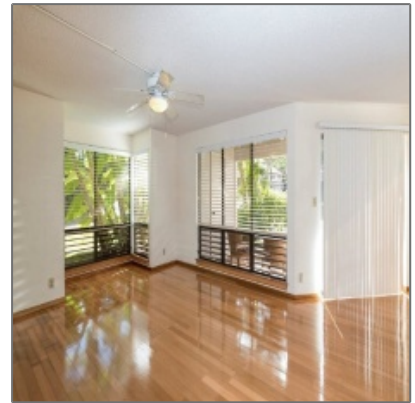

TEAM MIRA
KAUAI REAL ESTATE

Condo - KALAPAKI VILLAS #407

- 4121 RICE ST, LIHUE, 96766

Basic Details

Property Type:	Condo
Listing Type:	For Sale
Listing ID:	643127
Price:	\$395,000
Interior Area (Total):	1,244 Sqft
Bedrooms:	3
Baths Full (Total):	2