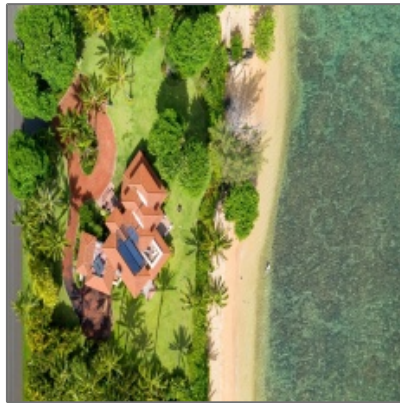

TEAM MIRA
KAUAI REAL ESTATE

Residential - Villa Pricilla Condominium

- 3650 ANINI RD, KILAUEA, 96754

Basic Details

Property Type:	Residential
Listing Type:	For Sale
Listing ID:	642226
Price:	\$6,500,000
Interior Area (Total):	3,513 Sqft
Bedrooms:	4
Baths Full (Total):	3
Land Area:	1.00 Acre

Address Map

Country:	US
City:	KILAUEA
Subdivision:	ANINI
Zipcode:	96754
Street:	ANINI RD
<input checked="" type="checkbox"/> District:	Hanalei

(808) 639-2263 - Elite Pacific Properties 3417 Poipu Rd., Ste. 110B / Koloa, HI 96756