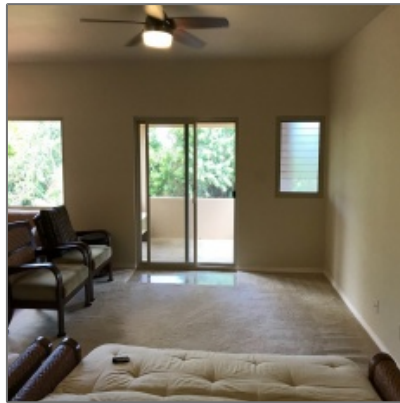

## Basic [Details](#)

Property Type:	<b>Residential</b>
Listing Type:	<b>For Sale</b>
Listing ID:	<b>642242</b>
Price:	<b>\$965,000</b>
Interior Area (Total):	<b>2,023 Sqft</b>
Bedrooms:	<b>4</b>
Baths Full (Total):	<b>3</b>
Land Area:	<b>8,195 Sqft</b>
<input checked="" type="checkbox"/> Status:	<b>Active</b>