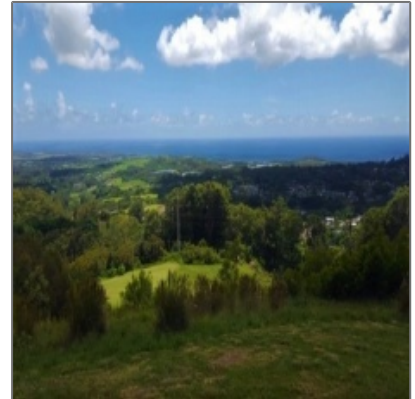

TEAM MIRA
KAUAI REAL ESTATE

Land - UHA RD

- UHA RD, Lawai, 96765

Basic [Details](#)

Property Type:	Land
Listing Type:	For Sale
Listing ID:	641772
Price:	$2,900,000
Land Area:	28.15 Acre
☒ Status:	Active

Address [Map](#)

Country:	US
City:	Lawai
Subdivision:	LAWAI HOMESTEADS
Zipcode:	96765
Street:	UHA RD
☒ District:	Koloa

(808) 639-2263 - Elite Pacific Properties 3417 Poipu Rd., Ste. 110B / Koloa, HI 96756