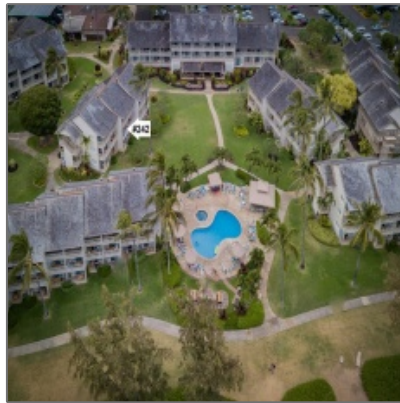

TEAM MIRA
KAUAI REAL ESTATE

Condo - ISLANDER ON THE BEACH #242

- 440 ALEKA PL, KAPAA, 96746

Basic Details

Property Type:	Condo
Listing Type:	For Sale
Listing ID:	641257
Price:	\$289,000
Interior Area (Total):	372 Sqft
Baths Full (Total):	1

Address Map

Country:	US
City:	KAPAA
Subdivision:	WAILUA BEACH
Zipcode:	96746
Street:	ALEKA PL
<input checked="" type="checkbox"/> District:	Kawaihau/Kapaa

(808) 639-2263 - Elite Pacific Properties 3417 Poipu Rd., Ste. 110B / Koloa, HI 96756