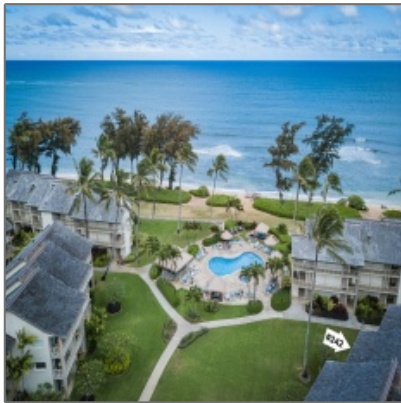

TEAM MIRA
KAUAI REAL ESTATE

Condo - ISLANDER ON THE BEACH #242

- 440 ALEKA PL, KAPAA, 96746

Basic Details

Property Type:	Condo
Listing Type:	For Sale
Listing ID:	641257
Price:	\$289,000
Interior Area (Total):	372 Sqft
Baths Full (Total):	1

Address Map

Country:	US
City:	KAPAA
Subdivision:	WAILUA BEACH
Zipcode:	96746
Street:	ALEKA PL
<input checked="" type="checkbox"/> District:	Kawaihau/Kapaa

(808) 639-2263 - Elite Pacific Properties 3417 Poipu Rd., Ste. 110B / Koloa, HI 96756