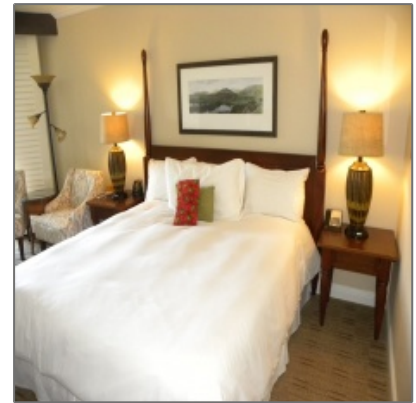

TEAM MIRA
KAUAI REAL ESTATE

Condo - KAUAI BEACH RESORT #3206

- 4331 KAUAI BEACH DR, LIHUE, 96766

Basic Details

Property Type:	Condo
Listing Type:	For Sale
Listing ID:	640082
Price:	\$219,000
Interior Area (Total):	320 Sqft
Baths Full (Total):	1