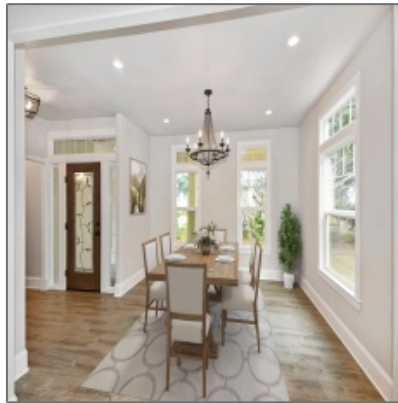

TEAM MIRA
KAUAI REAL ESTATE

Residential - 4643-E PUUWAI RD

- 4643-E PUUWAI RD, KALAHEO, 96741

Basic Details

Property Type:	Residential
Listing Type:	For Sale
Listing ID:	639038
Price:	\$1,199,500
Interior Area (Total):	2,112 Sqft
Bedrooms:	3
Baths Full (Total):	2
Half Bathrooms:	1
Land Area:	0.64 Acre