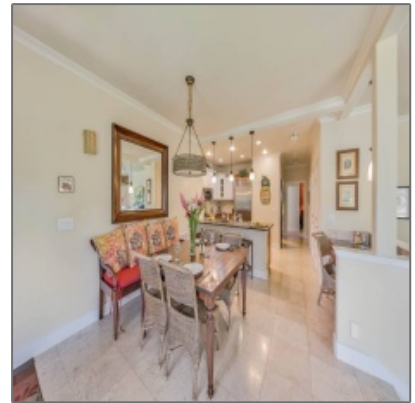

TEAM MIRA
KAUAI REAL ESTATE

Condo - REGENCY VILLAS AT POIPU KAI #210

- 2387 HOOHU RD, KOLOA, 96756

Basic [Details](#)

Property Type:	Condo
Listing Type:	For Sale
Listing ID:	703972
Price:	\$1,245,000
Interior Area (Total):	1,258 Sqft
Bedrooms:	2
Baths Full (Total):	2
<input checked="" type="checkbox"/> Status:	Active