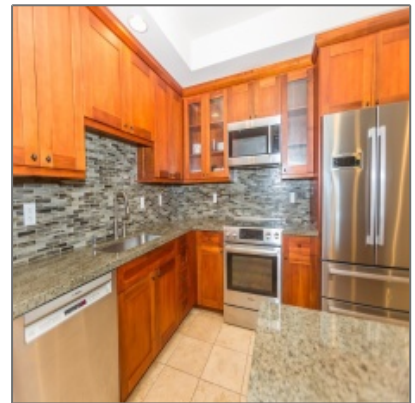

TEAM MIRA
KAUAI REAL ESTATE

Condo - PILI MAI AT POIPU #9J

- 2611 KIAHUNA PLANTATION DR, KOLOA,
96756

Basic [Details](#)

Property Type:	Condo
Listing Type:	For Sale
Listing ID:	664433
Price:	\$1,695,000
Interior Area (Total):	1,443 Sqft
Bedrooms:	3
Baths Full (Total):	3
<input checked="" type="checkbox"/> Status:	Active