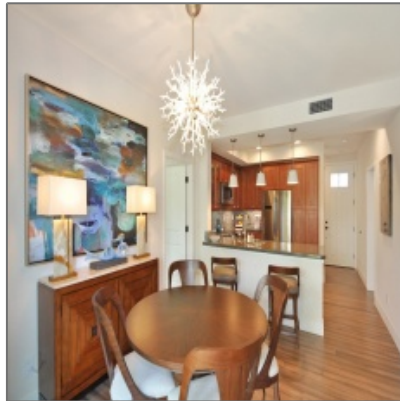

## Basic Details

Property Type:	<b>Condo</b>
Listing Type:	<b>For Sale</b>
Listing ID:	<b>664004</b>
Price:	<b>\$1,535,000</b>
Interior Area (Total):	<b>1,208 Sqft</b>
Bedrooms:	<b>2</b>
Baths Full (Total):	<b>2</b>
Half Bathrooms:	<b>1</b>
✓ Status:	<b>Active</b>