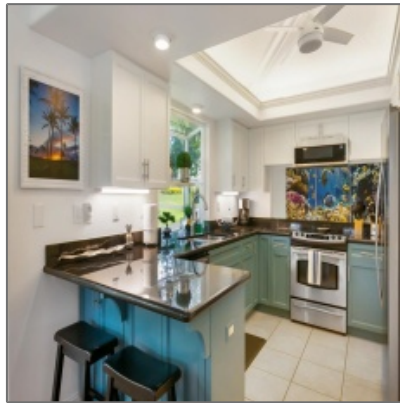

TEAM MIRA
KAUAI REAL ESTATE

Condo - VILLAS OF KAMALII #40

- 4141 LEI O PAPA RD, PRINCEVILLE, 96722

Basic [Details](#)

Property Type:	Condo
Listing Type:	For Sale
Listing ID:	659661
Price:	\$1,499,000
Interior Area (Total):	1,825 Sqft
Bedrooms:	3
Baths Full (Total):	3
<input checked="" type="checkbox"/> Status:	Contingent