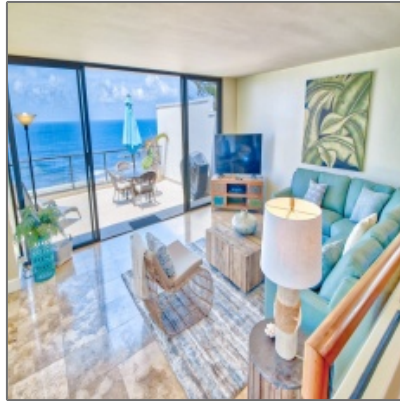

TEAM MIRA
KAUAI REAL ESTATE

Condo - PUU POA #214

- 5454 KA HAKU RD, PRINCEVILLE, 96722

Basic [Details](#)

| | |
|---|--------------------|
| Property Type: | Condo |
| Listing Type: | For Sale |
| Listing ID: | 654120 |
| Price: | \$1,795,000 |
| Interior Area (Total): | 1,359 Sqft |
| Bedrooms: | 2 |
| Baths Full (Total): | 2 |
| <input checked="" type="checkbox"/> Status: | Active |