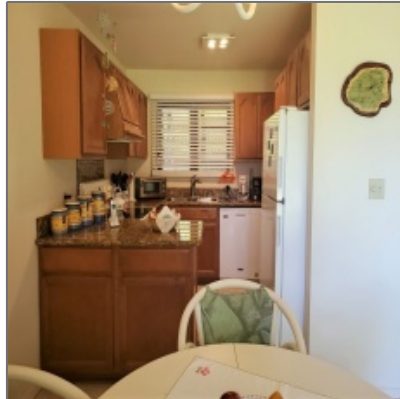

TEAM MIRA
KAUAI REAL ESTATE

Condo - KAHA LANI #106

- 4460 NEHE RD, LIHUE, 96766

Basic [Details](#)

Property Type:	Condo
Listing Type:	For Sale
Listing ID:	652440
Price:	\$559,000
Interior Area (Total):	739 Sqft
Bedrooms:	1
Baths Full (Total):	1
Half Bathrooms:	1
<input checked="" type="checkbox"/> Status:	Active